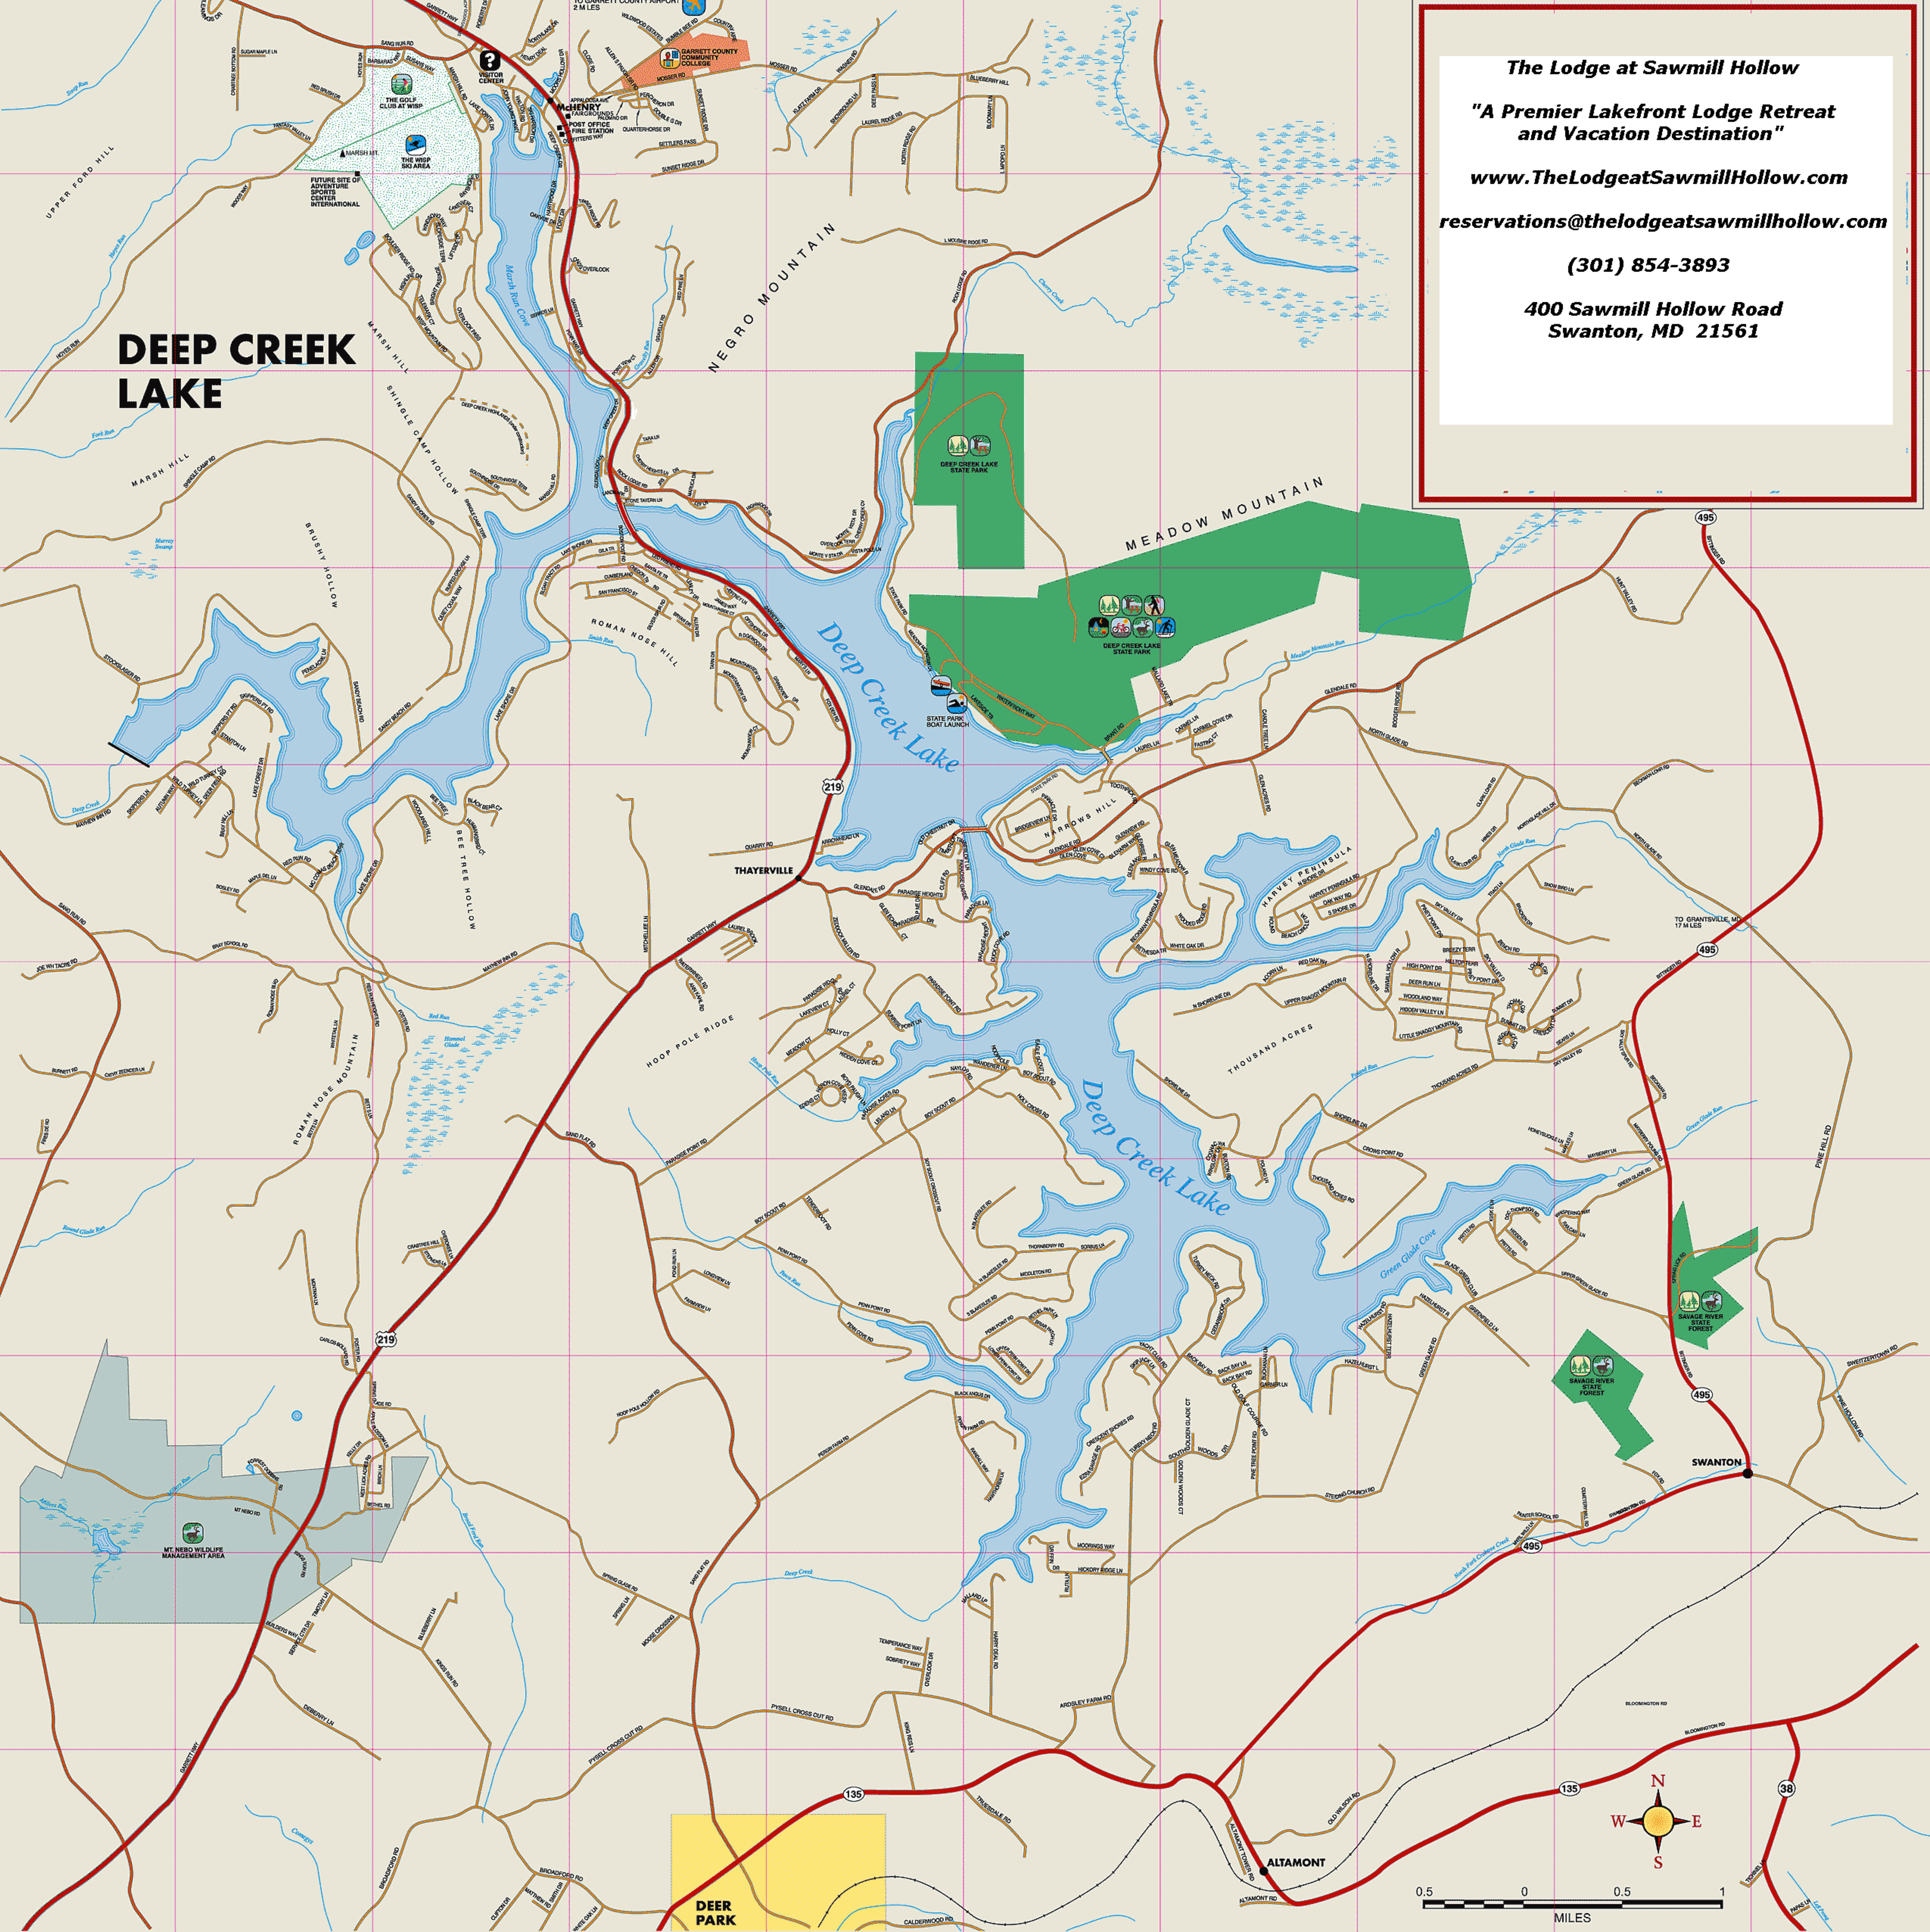

The Lodge at Sawmill Hollow
"A Premier Lakefront Lodge Retreat and Vacation Destination"
www.TheLodgeatSawmillHollow.com
reservations@thelodgeatsawmillhollow.com
(301) 854-3893
400 Sawmill Hollow Road
Swanton, MD 21561

DEEP CREEK LAKE

DEER PARK